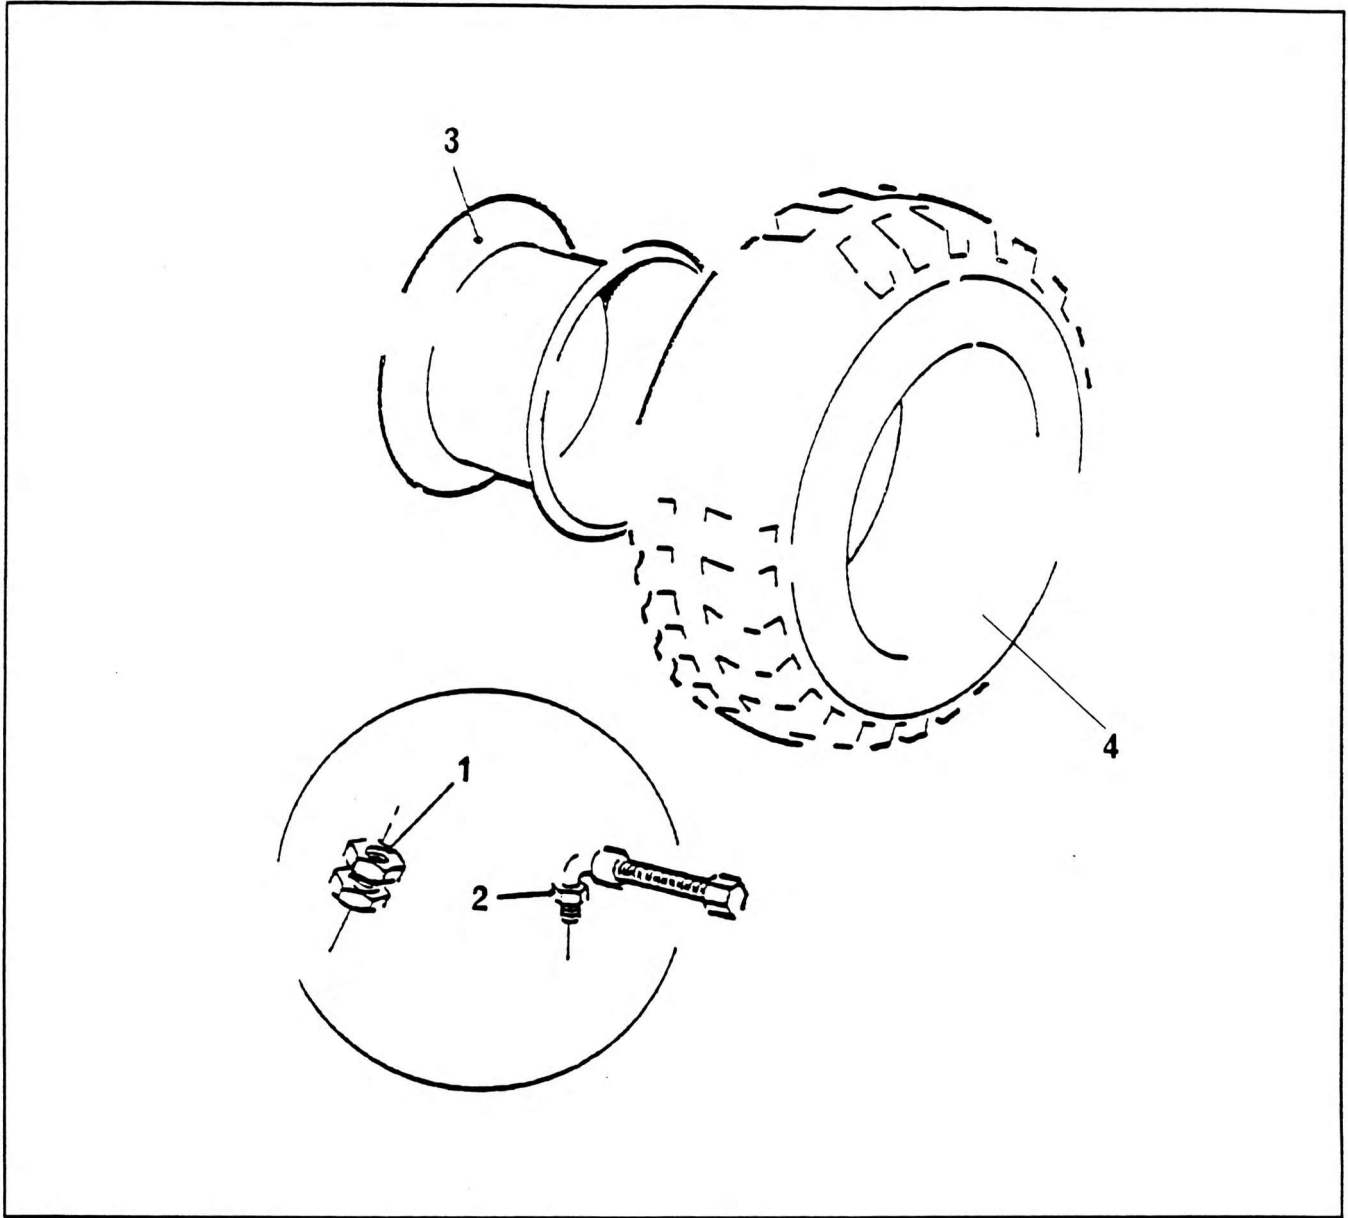

WHEEL ASSEMBLY MICHELIN 14.00R25

| NO. | PART NO. | QTY. | DESCRIPTION | NO. | PART NO. | QTY. | DESCRIPTION |
|-----|--------------|------|--|-----|----------|------|-------------|
| 1 | 7-013-000311 | 1 | Adaptor | | | | |
| 2 | 7-926-000196 | 1 | Valve | | | | |
| 3 | 7-970-990115 | 1 | Wheel Disc 10.00 - 25/1.5 90mm Offset | | | | |
| 4 | 7-900-990067 | 1 | Tyre Michelin 14.00 -25 XGC | | | | |